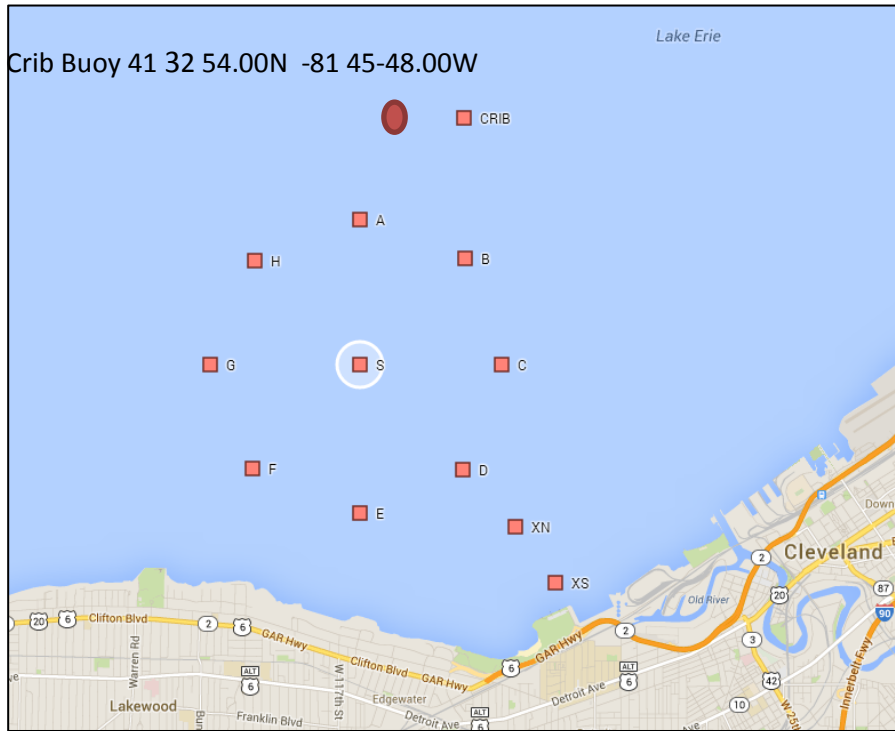

Courses – Illustration 1

Amendment 1 (first mark to Starboard)

Edgewater Yacht Club – Cleveland Race Week
Thursday June 22, 2017

Marks to be passed in the following order:

Mark	Approx. Bearing to Next Mark	Distance to Next Mark
D - Start	Displayed	0.75
Orange tet to Starboard	-	Approx. 0.75-1.0
S to Starboard	020	1.62
Crib Buoy to Star.	090	0.60
Crib to Starboard	148	2.77
Main Harbor Entrance	-	1.61
Mather - Finish	-	

Caution – The CLE West Harbor has moored barges and poorly lighted fixed marks. Maintain a lookout.